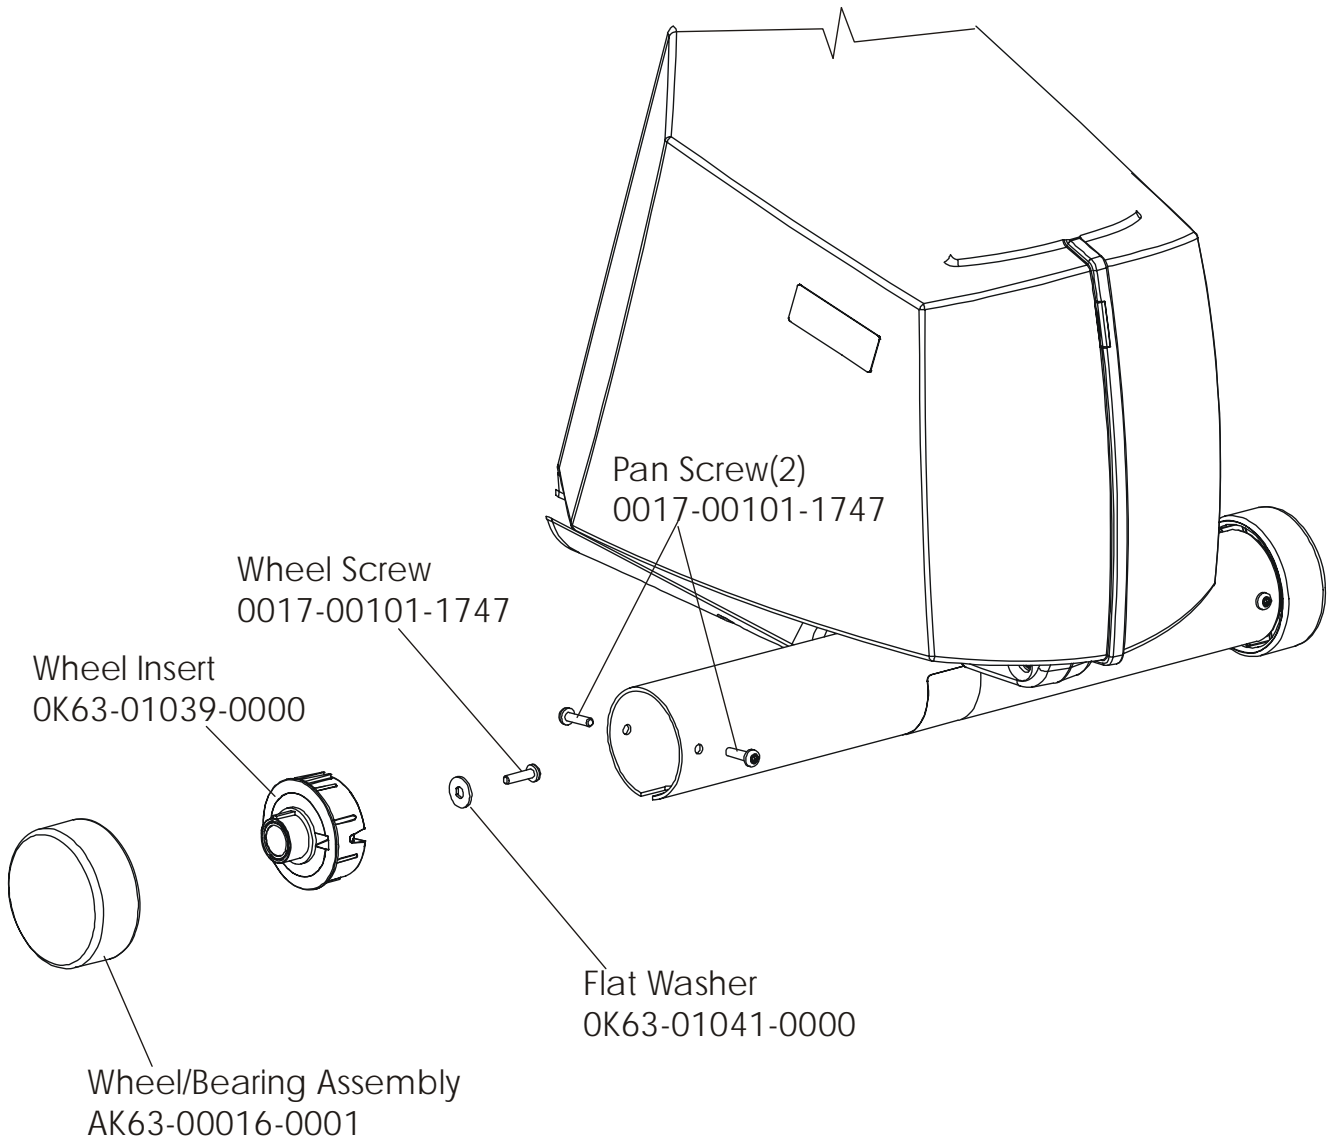

ARCTIC SILVER 93CW
Front Wheels – AK63-00017-0001

93CW-0XXX-02
S/N CCM100000 and up